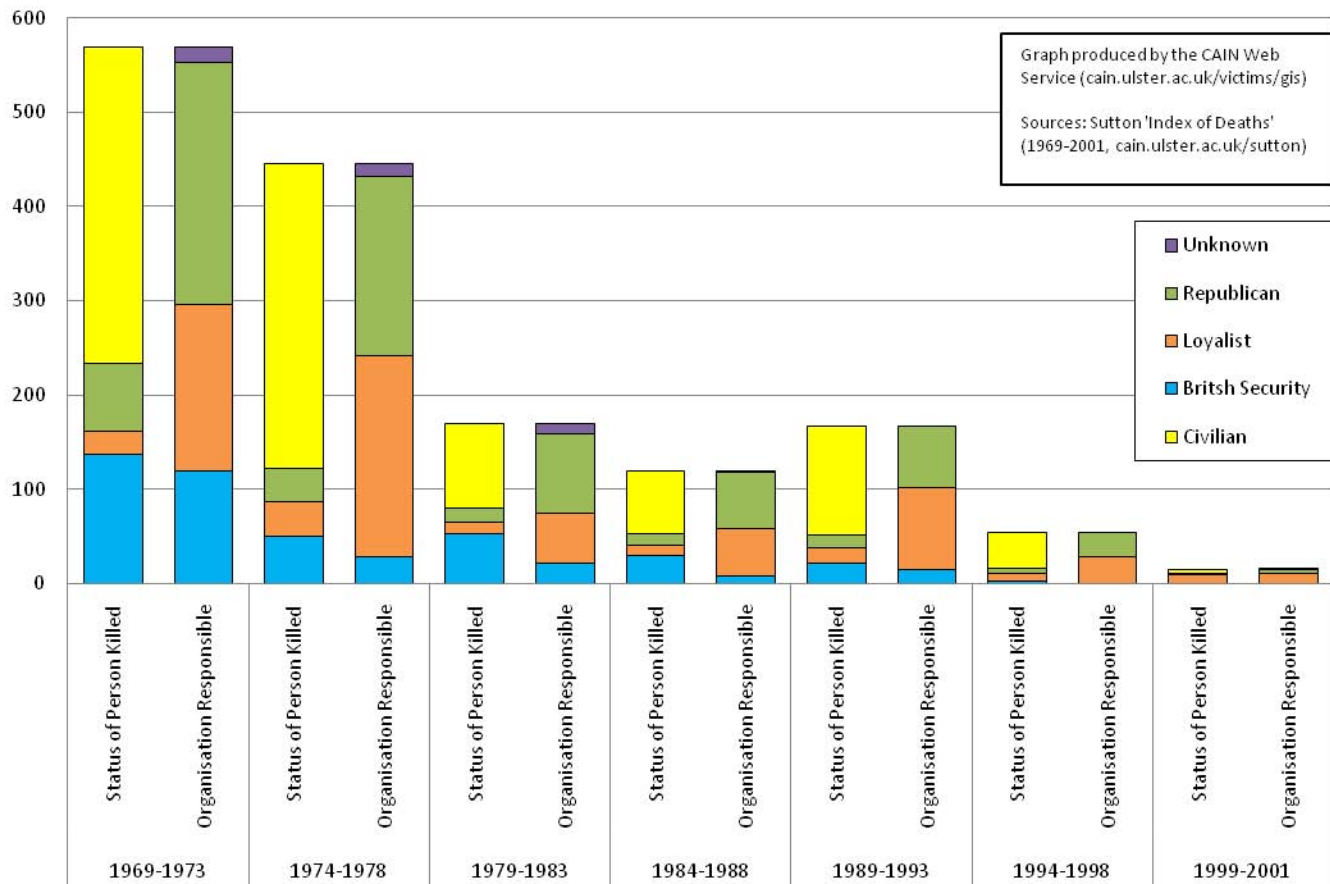

Deaths due to the conflict in Belfast, by status of person killed and organisation responsible, in five year periods (1969-2001)

Graph produced by the CAIN Web Service (cain.ulster.ac.uk/victims/gis)

Sources: Sutton 'Index of Deaths' (1969-2001, cain.ulster.ac.uk/sutton)

n
u
m
b
e
r

- Unknown
- Republican
- Loyalist
- British Security
- Civilian